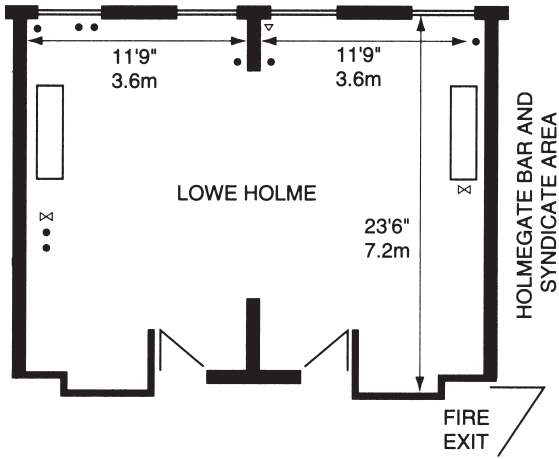

- KEY**
- 13 amp Single Socket
  - 13amp Double Socket
  - ▽ Aerial Socket
  - M Microphone Plug
  - ⊗ Telephone Plug

*The Loweholme Suite is a very popular room for smaller wedding parties, executive dining and conferences with adjacent syndicate rooms.*

*The Garden Suite is ideal for larger weddings, dinner dances, exhibitions, product launches, shareholders meetings, presentations and party celebrations.*

**MAXIMUM CAPACITY SPACE WITH EQUIPMENT**

CAPACITY	McCLAREN ROOM	GARDEN SUITE(G)	GARDEN 1(G)	GARDEN 11(G)	LOWE HOLME(G)	EDEN BANK(1)
U-SHAPE	-	60	32	20	20	-
THEATRE	25	130	70	50	30	12
CLASSROOM	-	54	30	18	16	-
BANQUET	20	120	50	24	18	6
BOARDROOM	17	59	30	19	19	6
CABERET	-	72	40	30	24	-
WEDDING	20	120	50	24	22	-
DINNER DANCE	-	120	30	24	-	-
RECEPTION	25	195	85	60	30	6

(G)=Ground Floor. (1)=First Floor. All rooms have natural light.

*The business centre is available to assist with last minute preparations including Typing, Photocopying, and Faxes.*

*McLaren Room for smaller boardroom meetings, a syndicate room or private dining.*

**KEY**

- 13 amp Single Socket
- 13amp Double Socket
- ∇ Aerial Socket
- ⊠ Telephone Plug