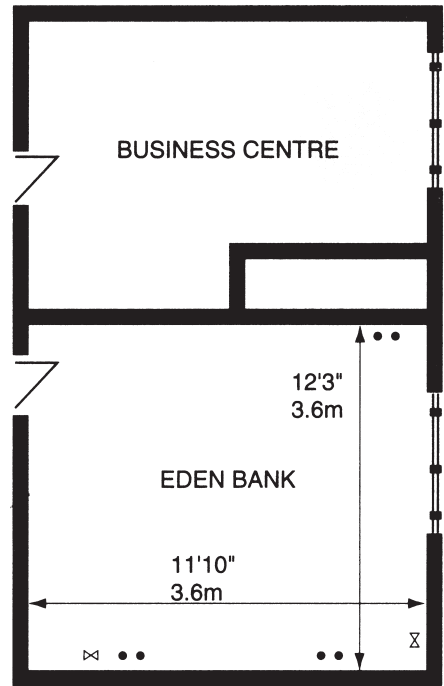

- KEY**
- 13 amp Single Socket
  - 13amp Double Socket
  - ▽ Aerial Socket
  - M Microphone Plug
  - ⊗ Telephone Plug

*The Loweholme Suite is a very popular room for smaller wedding parties, executive dining and conferences with adjacent syndicate rooms.*

*The Garden Suite is ideal for larger weddings, dinner dances, exhibitions, product launches, shareholders meetings, presentations and party celebrations.*

**MAXIMUM CAPACITY SPACE WITH EQUIPMENT**

CAPACITY	McCLAREN ROOM	GARDEN SUITE(G)	GARDEN 1(G)	GARDEN 11(G)	LOWE HOLME(G)	EDEN BANK(1)
U-SHAPE	-	60	32	20	20	-
THEATRE	25	130	70	50	30	12
CLASSROOM	-	54	30	18	16	-
BANQUET	20	120	50	24	18	6
BOARDROOM	17	59	30	19	19	6
CABERET	-	72	40	30	24	-
WEDDING	20	120	50	24	22	-
DINNER DANCE	-	120	30	24	-	-
RECEPTION	25	195	85	60	30	6

(G)=Ground Floor. (1)=First Floor. All rooms have natural light.

*The business centre is available to assist with last minute preparations including Typing, Photocopying, and Faxes.*

*McLaren Room for smaller boardroom meetings, a syndicate room or private dining.*

**KEY**

- 13 amp Single Socket
- 13amp Double Socket
- ∇ Aerial Socket
- ⊠ Telephone Plug