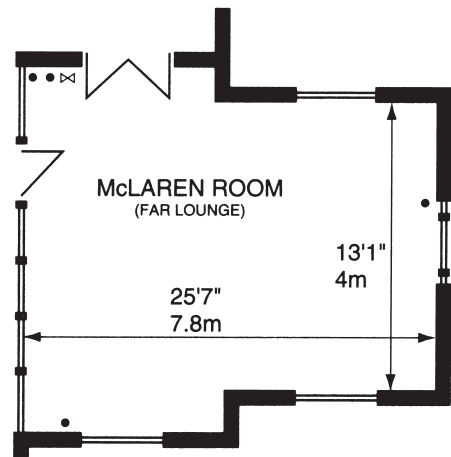

- KEY**
- 13 amp Single Socket
  - 13amp Double Socket
  - ▽ Aerial Socket
  - M Microphone Plug
  - ⊗ Telephone Plug

*The Loweholme Suite is a very popular room for smaller wedding parties, executive dining and conferences with adjacent syndicate rooms.*

*The Garden Suite is ideal for larger weddings, dinner dances, exhibitions, product launches, shareholders meetings, presentations and party celebrations.*

**MAXIMUM CAPACITY SPACE WITH EQUIPMENT**

CAPACITY	McCLAREN ROOM	GARDEN SUITE(G)	GARDEN 1(G)	GARDEN 11(G)	LOWE HOLME(G)	EDEN BANK(1)
U-SHAPE	-	60	32	20	20	-
THEATRE	25	130	70	50	30	12
CLASSROOM	-	54	30	18	16	-
BANQUET	20	120	50	24	18	6
BOARDROOM	17	59	30	19	19	6
CABERET	-	72	40	30	24	-
WEDDING	20	120	50	24	22	-
DINNER DANCE	-	120	30	24	-	-
RECEPTION	25	195	85	60	30	6

(G)=Ground Floor. (1)=First Floor. All rooms have natural light.

*The business centre is available to assist with last minute preparations including Typing, Photocopying, and Faxes.*

*McLaren Room for smaller boardroom meetings, a syndicate room or private dining.*