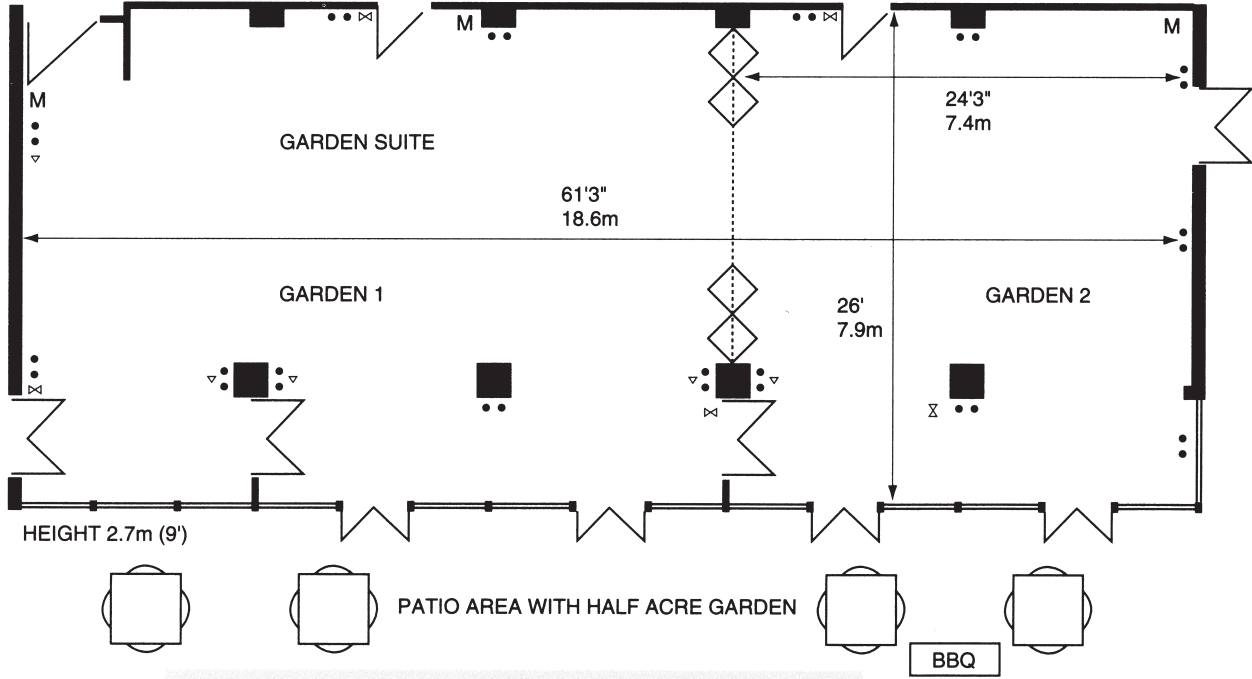

- KEY**
- 13 amp Single Socket
  - 13amp Double Socket
  - ▽ Aerial Socket
  - M Microphone Plug
  - ⊗ Telephone Plug

*The Loweholme Suite is a very popular room for smaller wedding parties, executive dining and conferences with adjacent syndicate rooms.*

*The Garden Suite is ideal for larger weddings, dinner dances, exhibitions, product launches, shareholders meetings, presentations and party celebrations.*

**MAXIMUM CAPACITY SPACE WITH EQUIPMENT**

CAPACITY	McCLAREN ROOM	GARDEN SUITE(G)	GARDEN 1(G)	GARDEN 11(G)	LOWE HOLME(G)	EDEN BANK(1)
U-SHAPE	-	60	32	20	20	-
THEATRE	25	130	70	50	30	12
CLASSROOM	-	54	30	18	16	-
BANQUET	20	120	50	24	18	6
BOARDROOM	17	59	30	19	19	6
CABERET	-	72	40	30	24	-
WEDDING	20	120	50	24	22	-
DINNER DANCE	-	120	30	24	-	-
RECEPTION	25	195	85	60	30	6

(G)=Ground Floor. (1)=First Floor. All rooms have natural light.

*The business centre is available to assist with last minute preparations including Typing, Photocopying, and Faxes.*

*McLaren Room for smaller boardroom meetings, a syndicate room or private dining.*

**KEY**

- 13 amp Single Socket
- 13amp Double Socket
- ∇ Aerial Socket
- ⊠ Telephone Plug